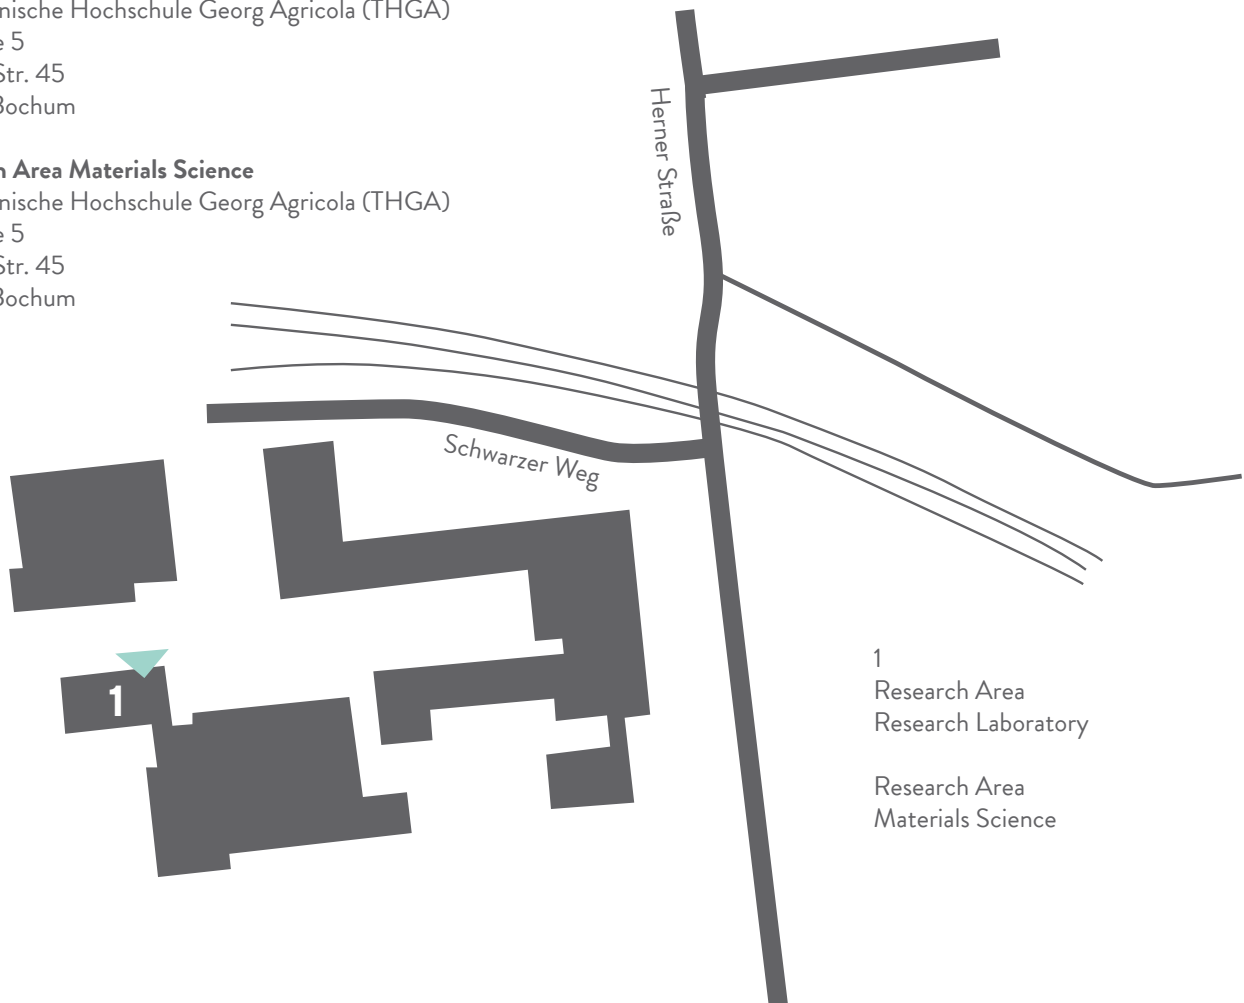

### ADDRESSES

### TRAVELLING BY CAR

From the A40, take exit 35 “Bochum-Zentrum”. Drive onto Herner Straße and continue towards “Zentrum”, until you reach the railway bridge. Immediately after the bridge, turn right onto Schwarzer Weg. The entrance to the parking spaces of the Technische Hochschule Georg Agricola (THGA) is located there.

From the A43, take exit 16 “Bochum-Riemke” for the B51 towards “Bochum-Riemke/Bochum-Hofstede/Herne-Zentrum”. Keep right at the fork, and follow the signs for “B51/Hattingen/Bo.-Zentrum”. Drive onto Herner Straße and continue towards “Zentrum”, until you reach the railway bridge. Immediately after the bridge, turn right onto Schwarzer Weg. The entrance to the parking spaces of the THGA is located there.

From Bochum Hauptbahnhof (main train station), take the Ostring/Nordring roadway. Turn right onto Dorstener Straße, and immediately turn right again onto Theodor-Imberg-Straße. The parking spaces of the THGA are located at the end of this street.